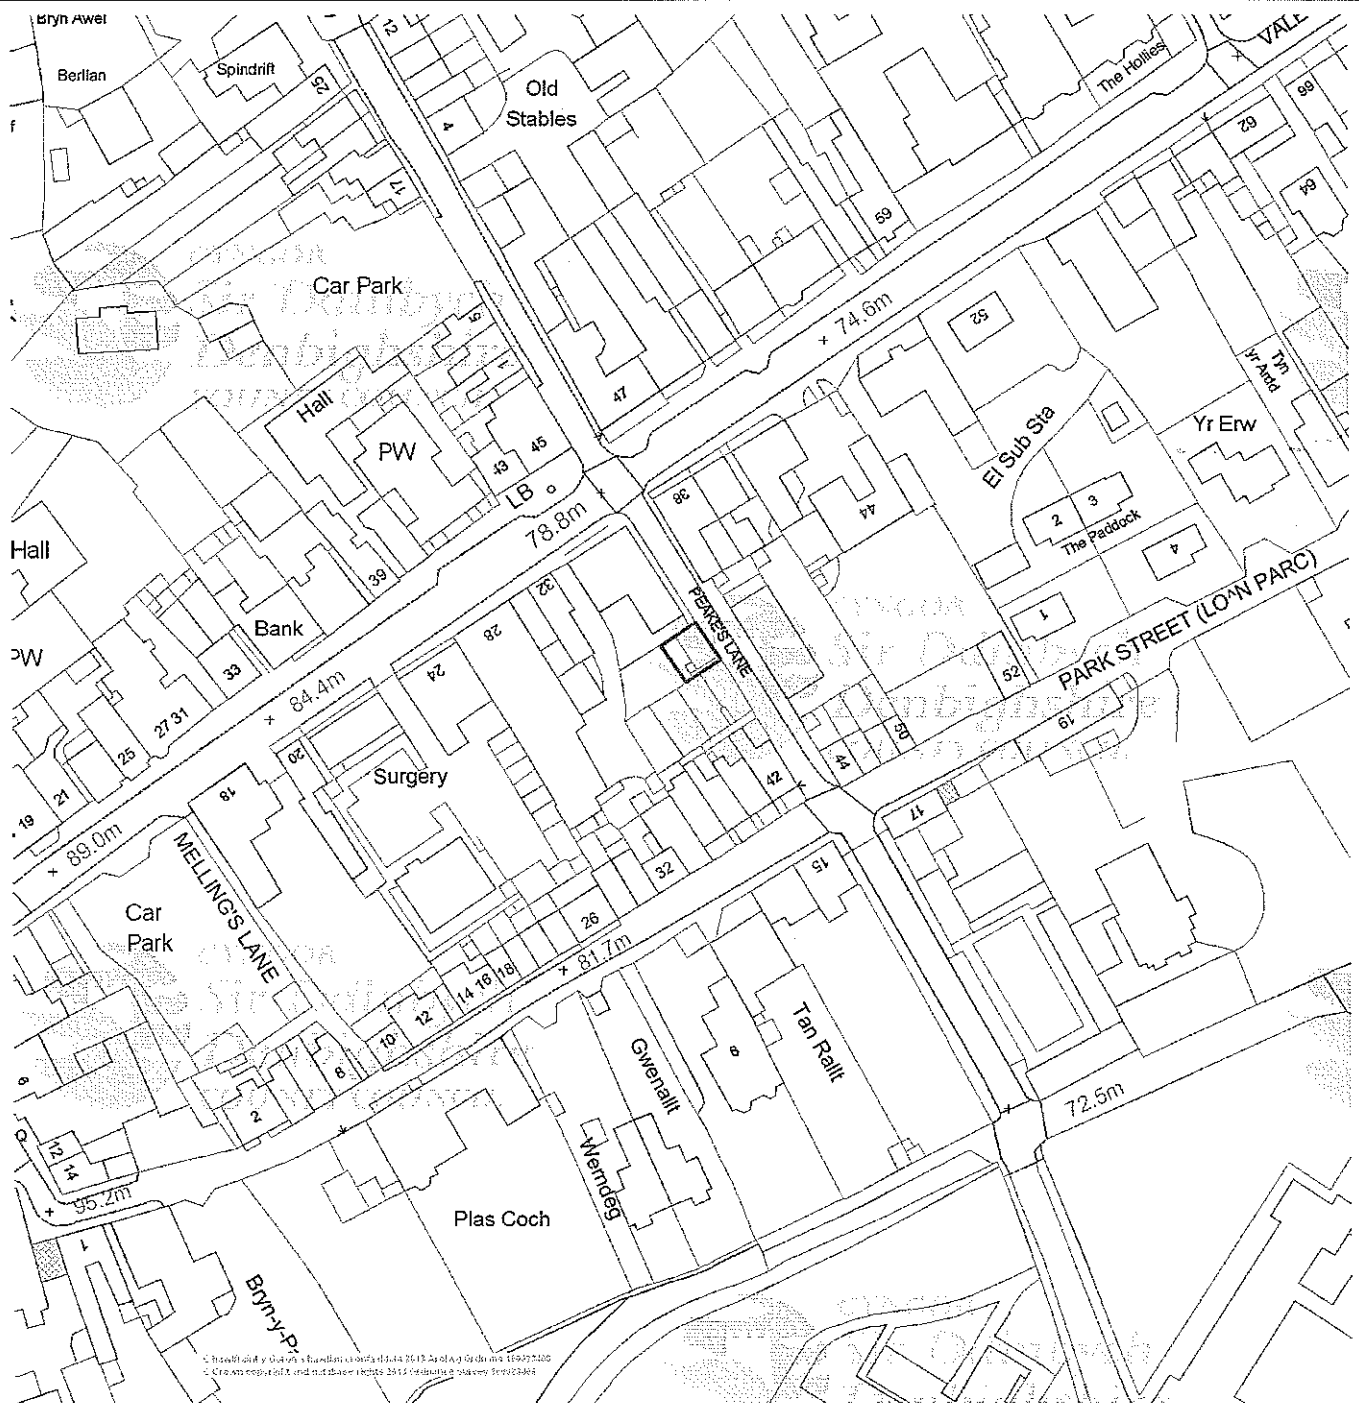

Date 6/2/2013
Centre = 305436 E 366184 N

Scale 1/1250

Tel: 01824 706800 Fax: 01824 706709

This map is reproduced from Ordnance Survey material with the permission of Ordnance Survey on behalf of the Controller of Her Majesty's Stationery Office.
© Crown copyright. Unauthorized reproduction infringes Crown copyright and may lead to prosecution or civil proceedings. Denbighshire County Council. 100023408. 2011.

Atgynhychir y map hwn o ddeunydd yr Ordnance Survey gyda chaniatâd yr Ordnance Survey ar ran Rheolwr Llyfrfa Ei Mawrhydi
© Hawlfraint y Goron. Mae atgynhychu heb ganiatâd yn torri hawlfraint y Goron a gall hyn arwain at erlyniad neu achos sifil. Cyngor Sir Ddinbych. 100023408. 2011.